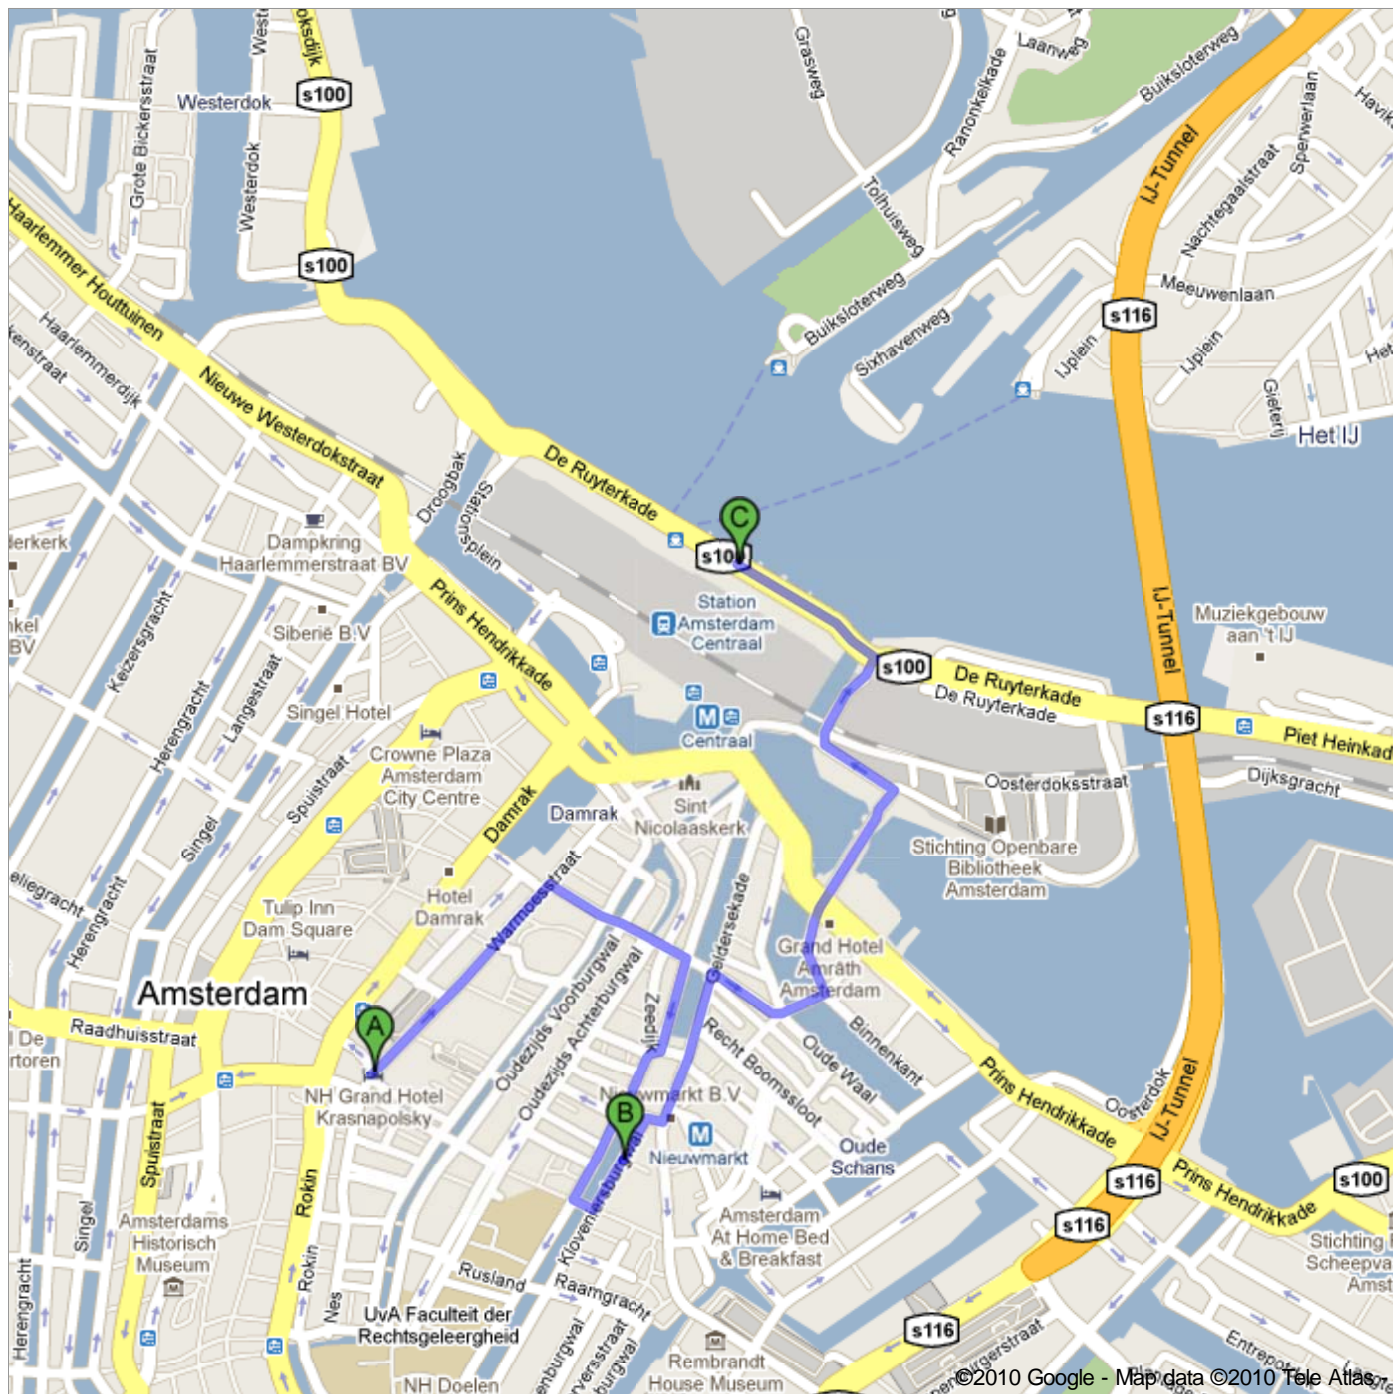

Directions to De Ruyterkade/s100  
2.5 km – about 8 mins

**Save trees. Go green!**  
Download Google Maps on your phone at [google.com/gmm](http://google.com/gmm)

©2010 Google - Map data ©2010 Tele Atlas